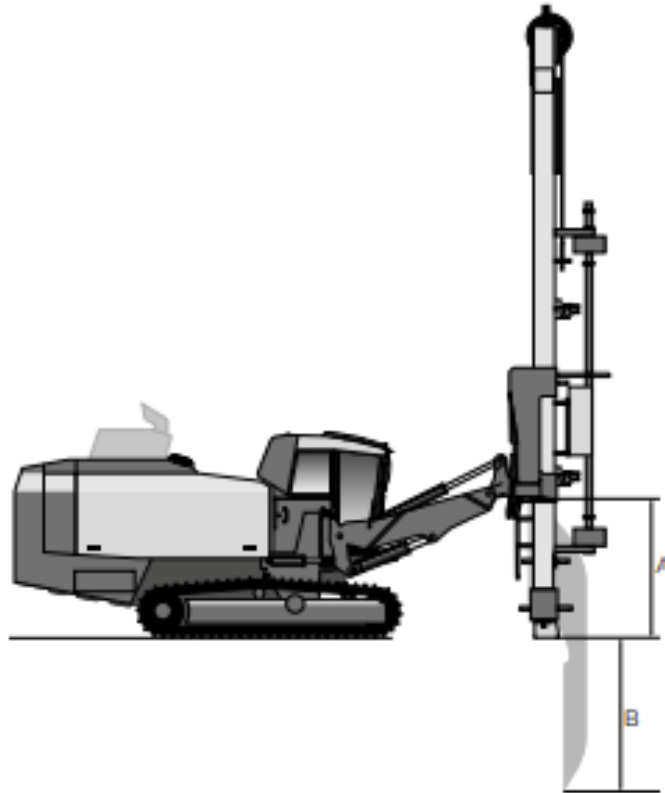

Smart ROC D65 XLF

Plant Information

GROUND BELOW

Smart ROC D65 XLF – Height and Length

Descriptions	Dimensions
Long Feed (LF) dumped	
Height (H1)	3,500 mm
Length (L1)	11,600 mm
XL feed dumped	
Height (H1)	3,500 mm
Length (L1)	12,400 mm
Standard feeds (SF) dumped	
Height (H1)	3,500 mm
Length (L1)	9,300 mm
Feed Height (H2)	
Long Feed (LF)	11,600 mm
Standard feed (SF)	9,400 mm
XL feed	12,400 mm

GROUND BELOW

Smart ROC D65 XLF – Horizontal Reach

Horizontal Reach (mm)	A	B	C	D
Standard feed (with or without Auto Feed Fold)	2,700	3,190	25°	25°
Long feed XLF	2,577	3,075	17°	13°
Long feed XLF Auto feed fold	2,660	2,890	17°	13°

GROUND BELOW

Smart ROC D65 XLF – Vertical Reach

Vertical Reach (mm)	A	B
Standard feed	582	2,277
Long feed	1,040	2,659
XL feed	672	2,195

GROUND BELOW

Smart ROC D65 XLF – Angles

Horizontal Body		Backwards Tilt body: 10°		Front Tilt Body: 10°	
D65 XLF	-15.5°	D65 XLF	-20.5°	D65 XLF	-11°
D65 XLF with auto feed fold	-8.5°	D65 XLF with auto feed fold	-11.5°	D65 XLF with auto feed fold	-4°