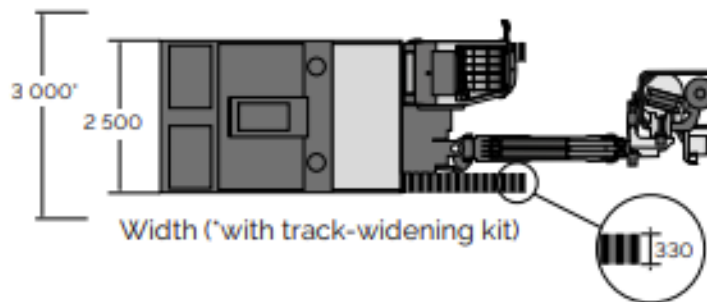

Smart ROC D65 XLF

Plant Information

GROUND BELOW

Smart ROC D65 XLF – Height and Length

Descriptions	Dimensions
Long Feed (LF) dumped	
Height (H1)	3,500 mm
Length (L1)	11,600 mm
XL feed dumped	
Height (H1)	3,500 mm
Length (L1)	12,400 mm
Standard feeds (SF) dumped	
Height (H1)	3,500 mm
Length (L1)	9,300 mm
Feed Height (H2)	
Long Feed (LF)	11,600 mm
Standard feed (SF)	9,400 mm
XL feed	12,400 mm

GROUND BELOW

Smart ROC D65 XLF – Horizontal Reach

Horizontal Reach (mm)	A	B	C	D
Standard feed (with or without Auto Feed Fold)	2,700	3,190	25°	25°
Long feed XLF	2,577	3,075	17°	13°
Long feed XLF Auto feed fold	2,660	2,890	17°	13°

GROUND BELOW

Smart ROC D65 XLF – Vertical Reach

Vertical Reach (mm)	A	B
Standard feed	582	2,277
Long feed	1,040	2,659
XL feed	672	2,195

GROUND BELOW

Smart ROC D65 XLF – Angles

Horizontal Body		Backwards Tilt body: 10°		Front Tilt Body: 10°	
D65 XLF	-15.5°	D65 XLF	-20.5°	D65 XLF	-11°
D65 XLF with auto feed fold	-8.5°	D65 XLF with auto feed fold	-11.5°	D65 XLF with auto feed fold	-4°