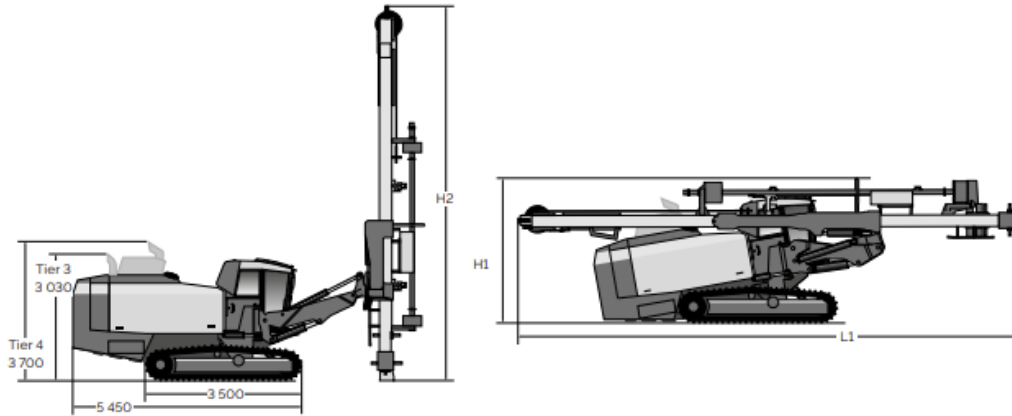

Smart ROC D65 XLF

Plant Information

GROUND BELOW

Smart ROC D65 XLF – Height and Length

Descriptions	Dimensions
Long Feed (LF) dumped	
Height (H1)	3,500 mm
Length (L1)	11,600 mm
XL feed dumped	
Height (H1)	3,500 mm
Length (L1)	12,400 mm
Standard feeds (SF) dumped	
Height (H1)	3,500 mm
Length (L1)	9,300 mm
Feed Height (H2)	
Long Feed (LF)	11,600 mm
Standard feed (SF)	9,400 mm
XL feed	12,400 mm

GROUND BELOW

Smart ROC D65 XLF – Horizontal Reach

Horizontal Reach (mm)	A	B	C	D
Standard feed (with or without Auto Feed Fold)	2,700	3,190	25°	25°
Long feed XLF	2,577	3,075	17°	13°
Long feed XLF Auto feed fold	2,660	2,890	17°	13°

GROUND BELOW

Smart ROC D65 XLF – Vertical Reach

Vertical Reach (mm)	A	B
Standard feed	582	2,277
Long feed	1,040	2,659
XL feed	672	2,195

GROUND BELOW

Smart ROC D65 XLF – Angles

Horizontal Body		Backwards Tilt body: 10°		Front Tilt Body: 10°	
D65 XLF	-15.5°	D65 XLF	-20.5°	D65 XLF	-11°
D65 XLF with auto feed fold	-8.5°	D65 XLF with auto feed fold	-11.5°	D65 XLF with auto feed fold	-4°