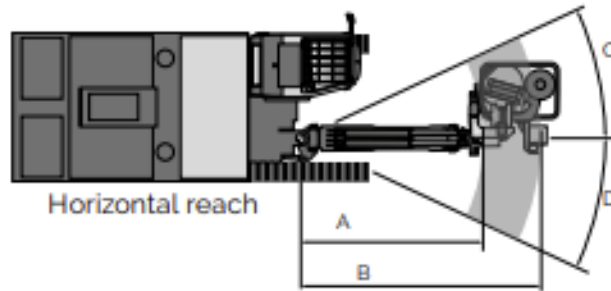

Smart ROC D65 XLF

Plant Information

GROUND BELOW

Smart ROC D65 XLF – Height and Length

Descriptions	Dimensions
Long Feed (LF) dumped	
Height (H1)	3,500 mm
Length (L1)	11,600 mm
XL feed dumped	
Height (H1)	3,500 mm
Length (L1)	12,400 mm
Standard feeds (SF) dumped	
Height (H1)	3,500 mm
Length (L1)	9,300 mm
Feed Height (H2)	
Long Feed (LF)	11,600 mm
Standard feed (SF)	9,400 mm
XL feed	12,400 mm

GROUND BELOW

Smart ROC D65 XLF – Horizontal Reach

Horizontal Reach (mm)	A	B	C	D
Standard feed (with or without Auto Feed Fold)	2,700	3,190	25°	25°
Long feed XLF	2,577	3,075	17°	13°
Long feed XLF Auto feed fold	2,660	2,890	17°	13°

GROUND BELOW

Smart ROC D65 XLF – Vertical Reach

Vertical Reach (mm)	A	B
Standard feed	582	2,277
Long feed	1,040	2,659
XL feed	672	2,195

GROUND BELOW

Smart ROC D65 XLF – Angles

Horizontal Body		Backwards Tilt body: 10°		Front Tilt Body: 10°	
D65 XLF	-15.5°	D65 XLF	-20.5°	D65 XLF	-11°
D65 XLF with auto feed fold	-8.5°	D65 XLF with auto feed fold	-11.5°	D65 XLF with auto feed fold	-4°