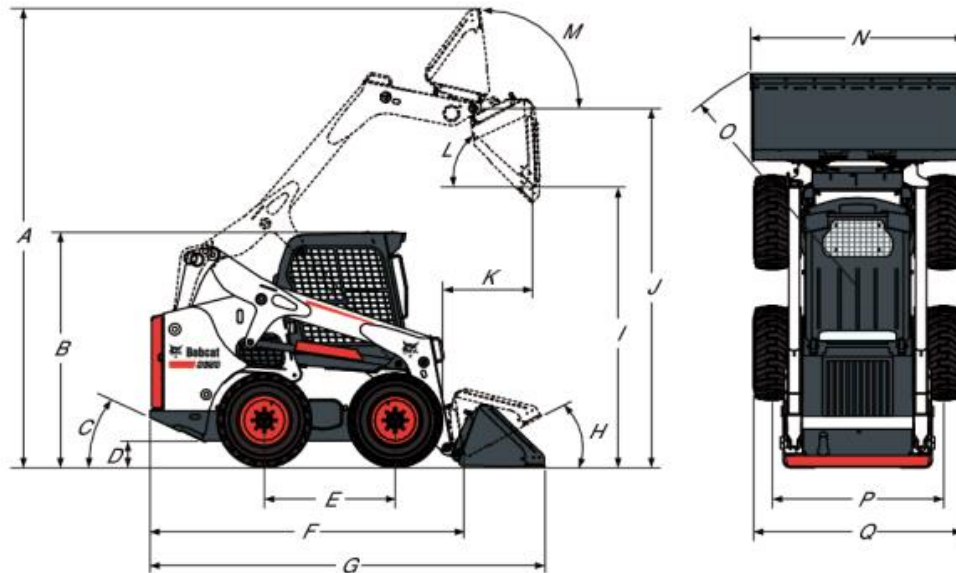

# GROUND BELOW

## Bobcat S560

## Bobcat S560 Dimensions

(A)	4026.0 mm	(J)	3149.0 mm
(B)	2065.0 mm	(K)	800.0 mm
(C)	25.0°	(L)	42.0°
(D)	207.0 mm	(M)	97.0°
(E)	1150.0 mm	(N)	1880.0 mm
(F)	2754.0 mm	(O)	2106.0 mm
(G)	3474.0 mm	(P)	1507.0 mm
(H)	30.0°	(Q)	1832.0 mm
(I)	2447.0 mm		