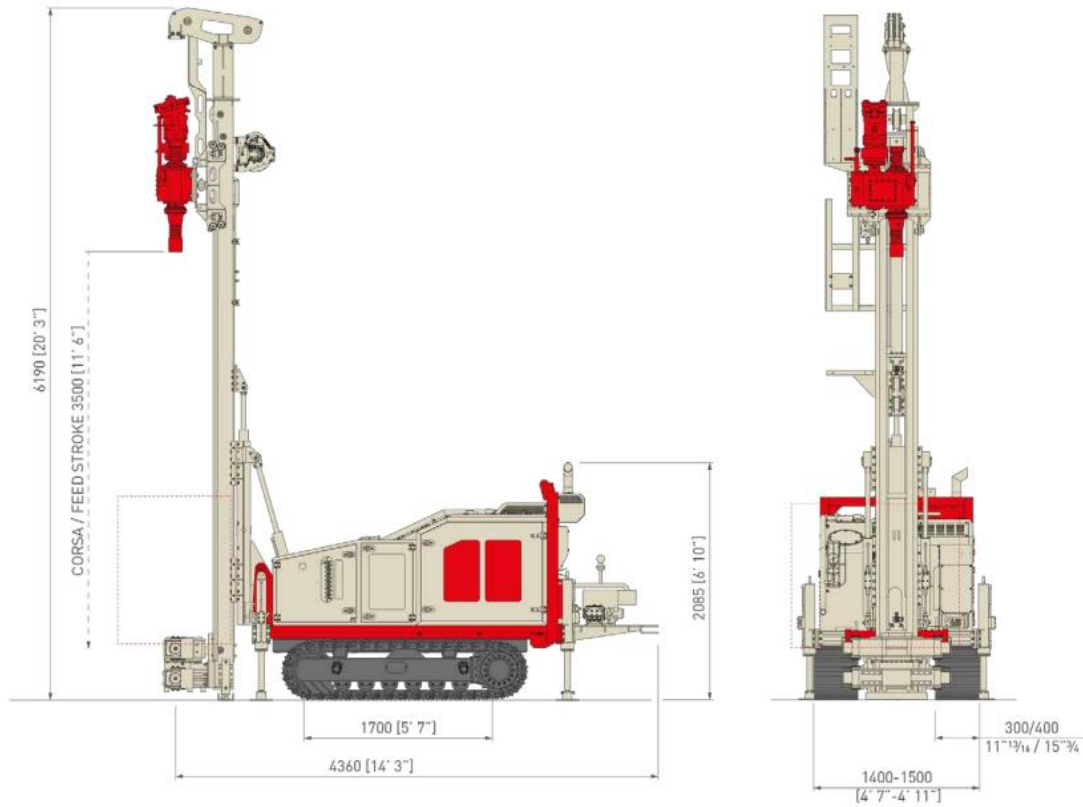

GROUND BELOW

Comacchio Geo 405 Rig

Plant Information

GROUND BELOW

Comacchio Geo 405 - Dimensions and Specifications

Description	Dimensions
Engine Power	74 -55 kW
Mast Feed Stroke	2,500 3,00 mm
Feed Force	4,500 daN
Retract Force	6,500 daN
Rotary Torque Range	243 1,550 daNm
Rotary Speed Range	130 – 1,000 rpm
Clamp Range	45 – 325 mm
Weight	5,800 – 7,000 kg

GROUND BELOW

Transport Dimensions