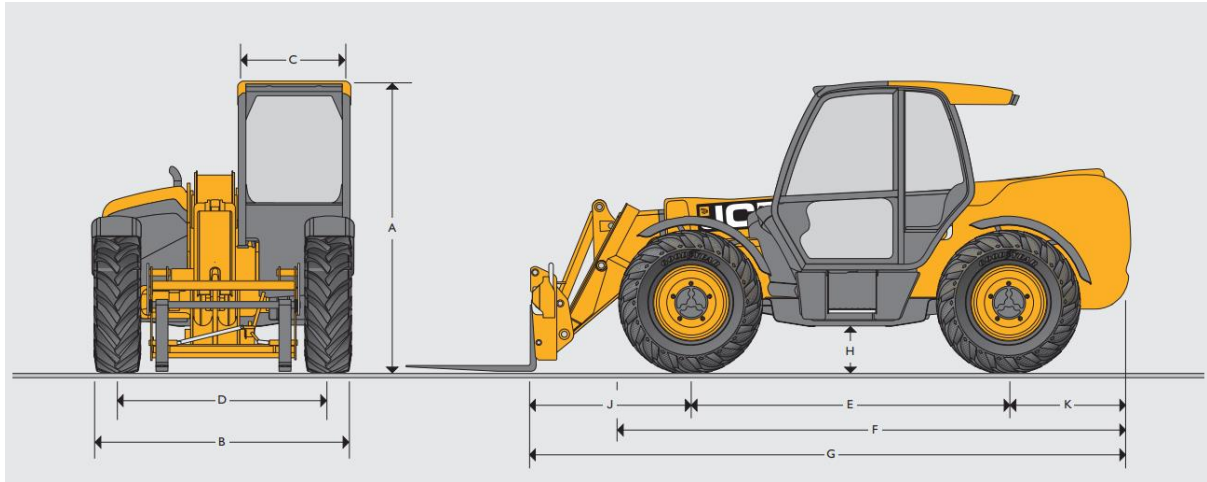

GROUND BELOW

JCB Telehandler 531-70

Plant Information

GROUND BELOW

Telehandler 531-70 - Dimensions and Specifications

Key	Description	Dimensions
A	Overall height	2.49 m
B	Overall width	2.39 m
C	Inside width of cab	0.94 m
D	Front tracks	1.81 m
E	Wheelbase	2.75 m
F	Overall length to front tyres	4.38 m
G	Overall length to front carriage	4.99 m
H	Ground clearance	0.4 m
	Outside turn radius	3.7 m
	Carriage Roll back angle	42.6 degrees
	Carriage Dump Angle	37.5 degrees
	Weight	7220 kg