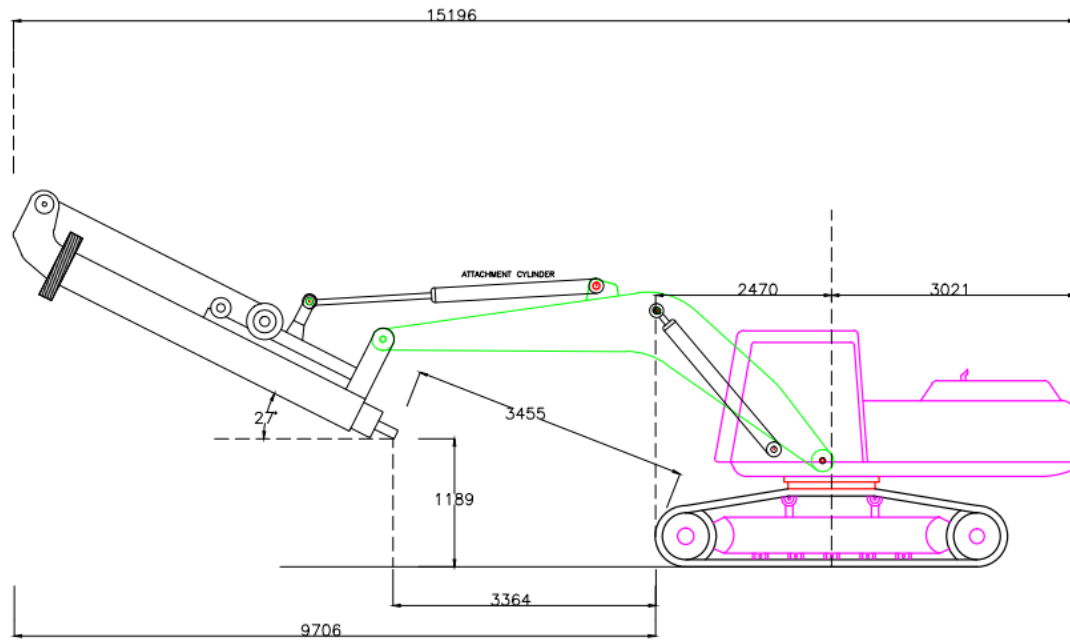

GROUND BELOW

Lōdril DH40_CAT

Plant Information

GROUND BELOW

Lödril DH40_CAT

Boom Horizontal Attachment Cylinder Extended

GROUND BELOW

Boom Horizontal attachment cylinder retracted

GROUND BELOW

Boom Cylinder Fully Extended