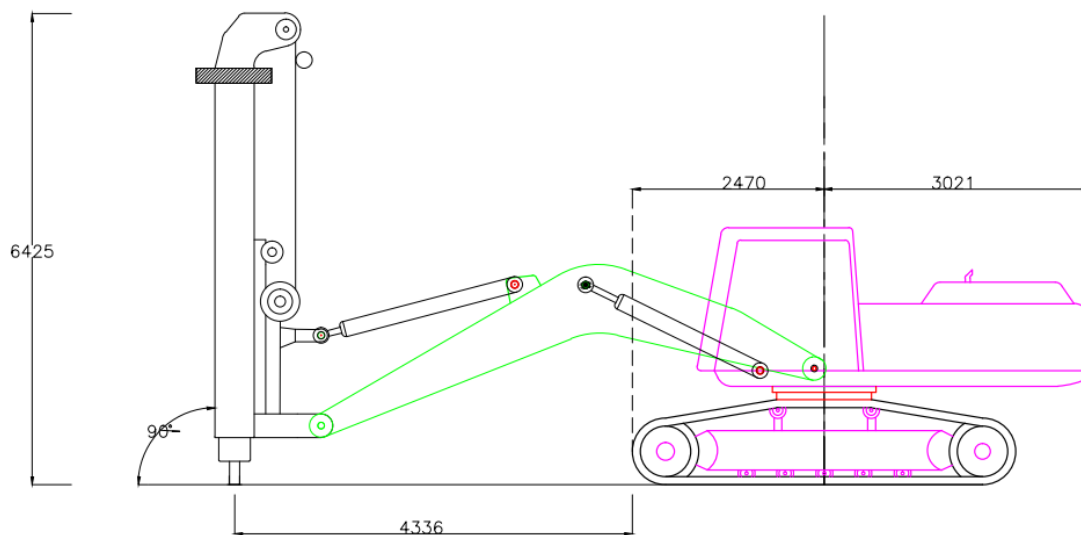

GROUND BELOW

Lōdril DH40_CAT

Plant Information

GROUND BELOW

Lödril DH40_CAT

Boom Horizontal Attachment Cylinder Extended

GROUND BELOW

Boom Horizontal attachment cylinder retracted

GROUND BELOW

Boom Cylinder Fully Extended