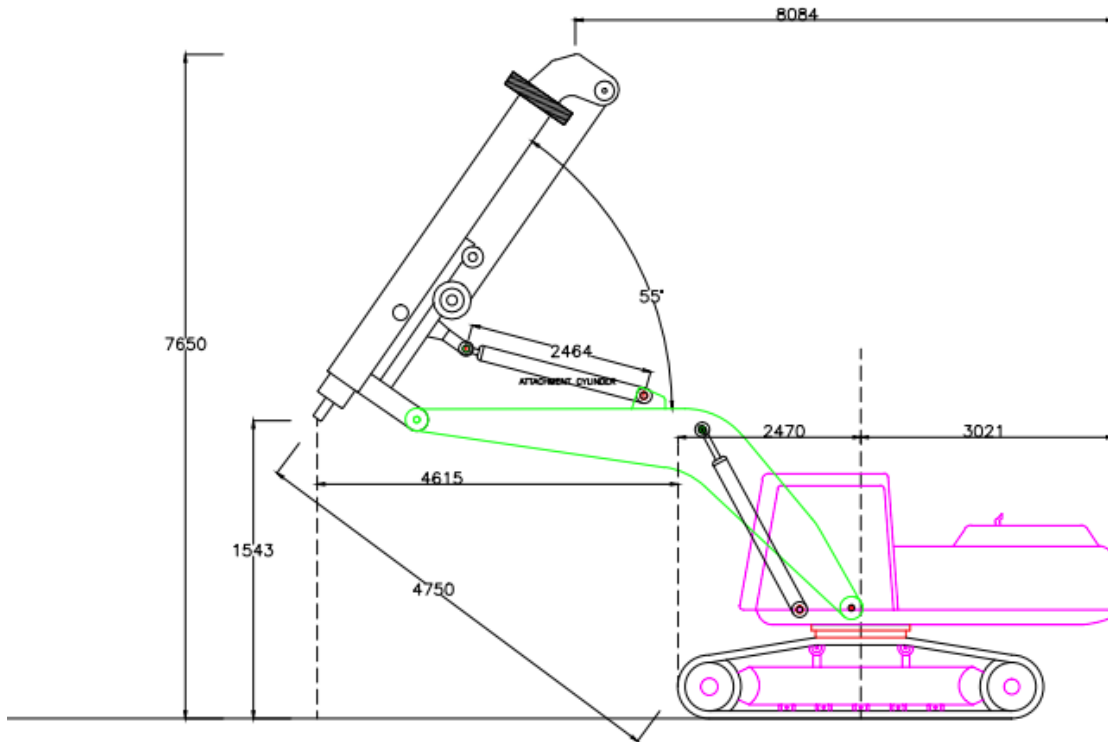

GROUND BELOW

Lōdril DH40_CAT

Plant Information

GROUND BELOW

Lödril DH40_CAT

Boom Horizontal Attachment Cylinder Extended

GROUND BELOW

Boom Horizontal attachment cylinder retracted

GROUND BELOW

Boom Cylinder Fully Extended