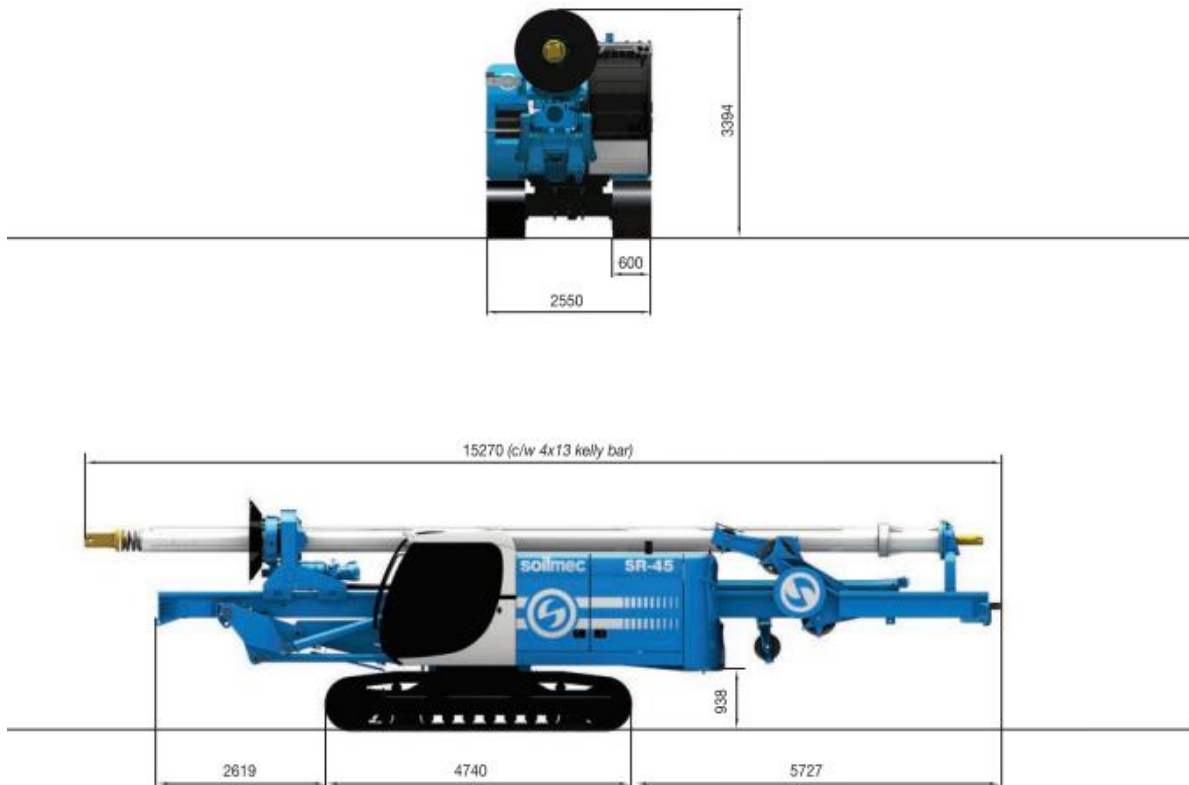

GROUND BELOW

Soilmec SR45

Plant Information

GROUND BELOW

Soilmec SR45 Transport Dimensions & Weights

Plant	Transport			
	Length	Width	Height	Weight
Soilmec – SR45	13.50m	2.55m	3.40m	42t

Transport Method

Transports with Kelly bar in requiring single float only

Soilmec SR45 Dimensions

GROUND BELOW

Soilmech SR45 Crowd System with Cylinder

GROUND BELOW

Soilmec SR45 Crown System with winch