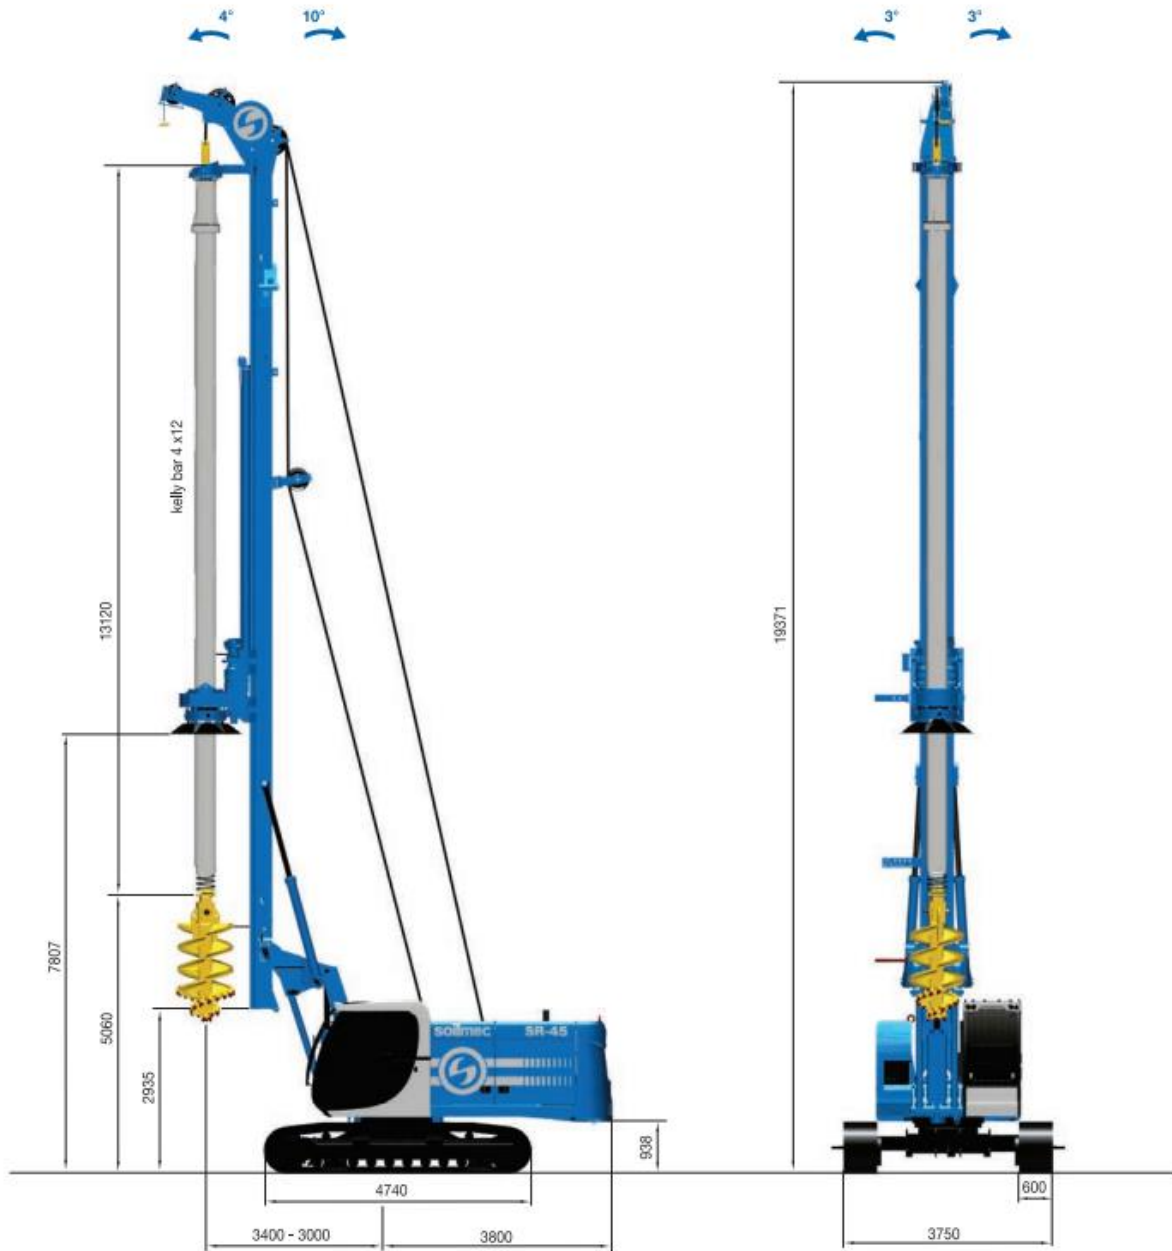

GROUND BELOW

Soilmec SR45

Plant Information

GROUND BELOW

Soilmec SR45 Transport Dimensions & Weights

Plant	Transport			
	Length	Width	Height	Weight
Soilmec – SR45	13.50m	2.55m	3.40m	42t

Transport Method

Transports with Kelly bar in requiring single float only

Soilmec SR45 Dimensions

GROUND BELOW

Soilmech SR45 Crowd System with Cylinder

GROUND BELOW

Soilmec SR45 Crown System with winch